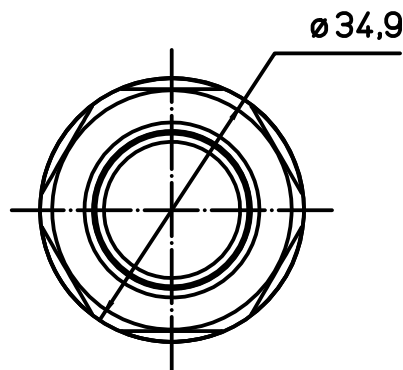

Diritti riservati All rights reserved

dimensions in mm	AH M25IF	Scale	
Date 22/01/19	Hygienic cable gland M25	1:1	
Sign. Radice			