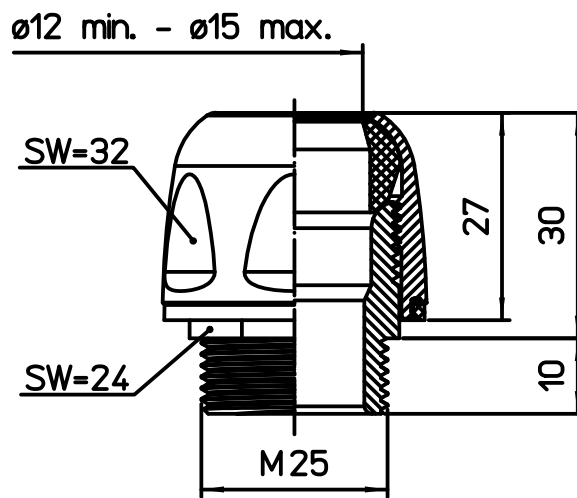

Diritti riservati All rights reserved

dimensions in mm	AH M25IF	Scale	
Date 22/01/19	Hygienic cable gland M25	1:1	
Sign. Radice			